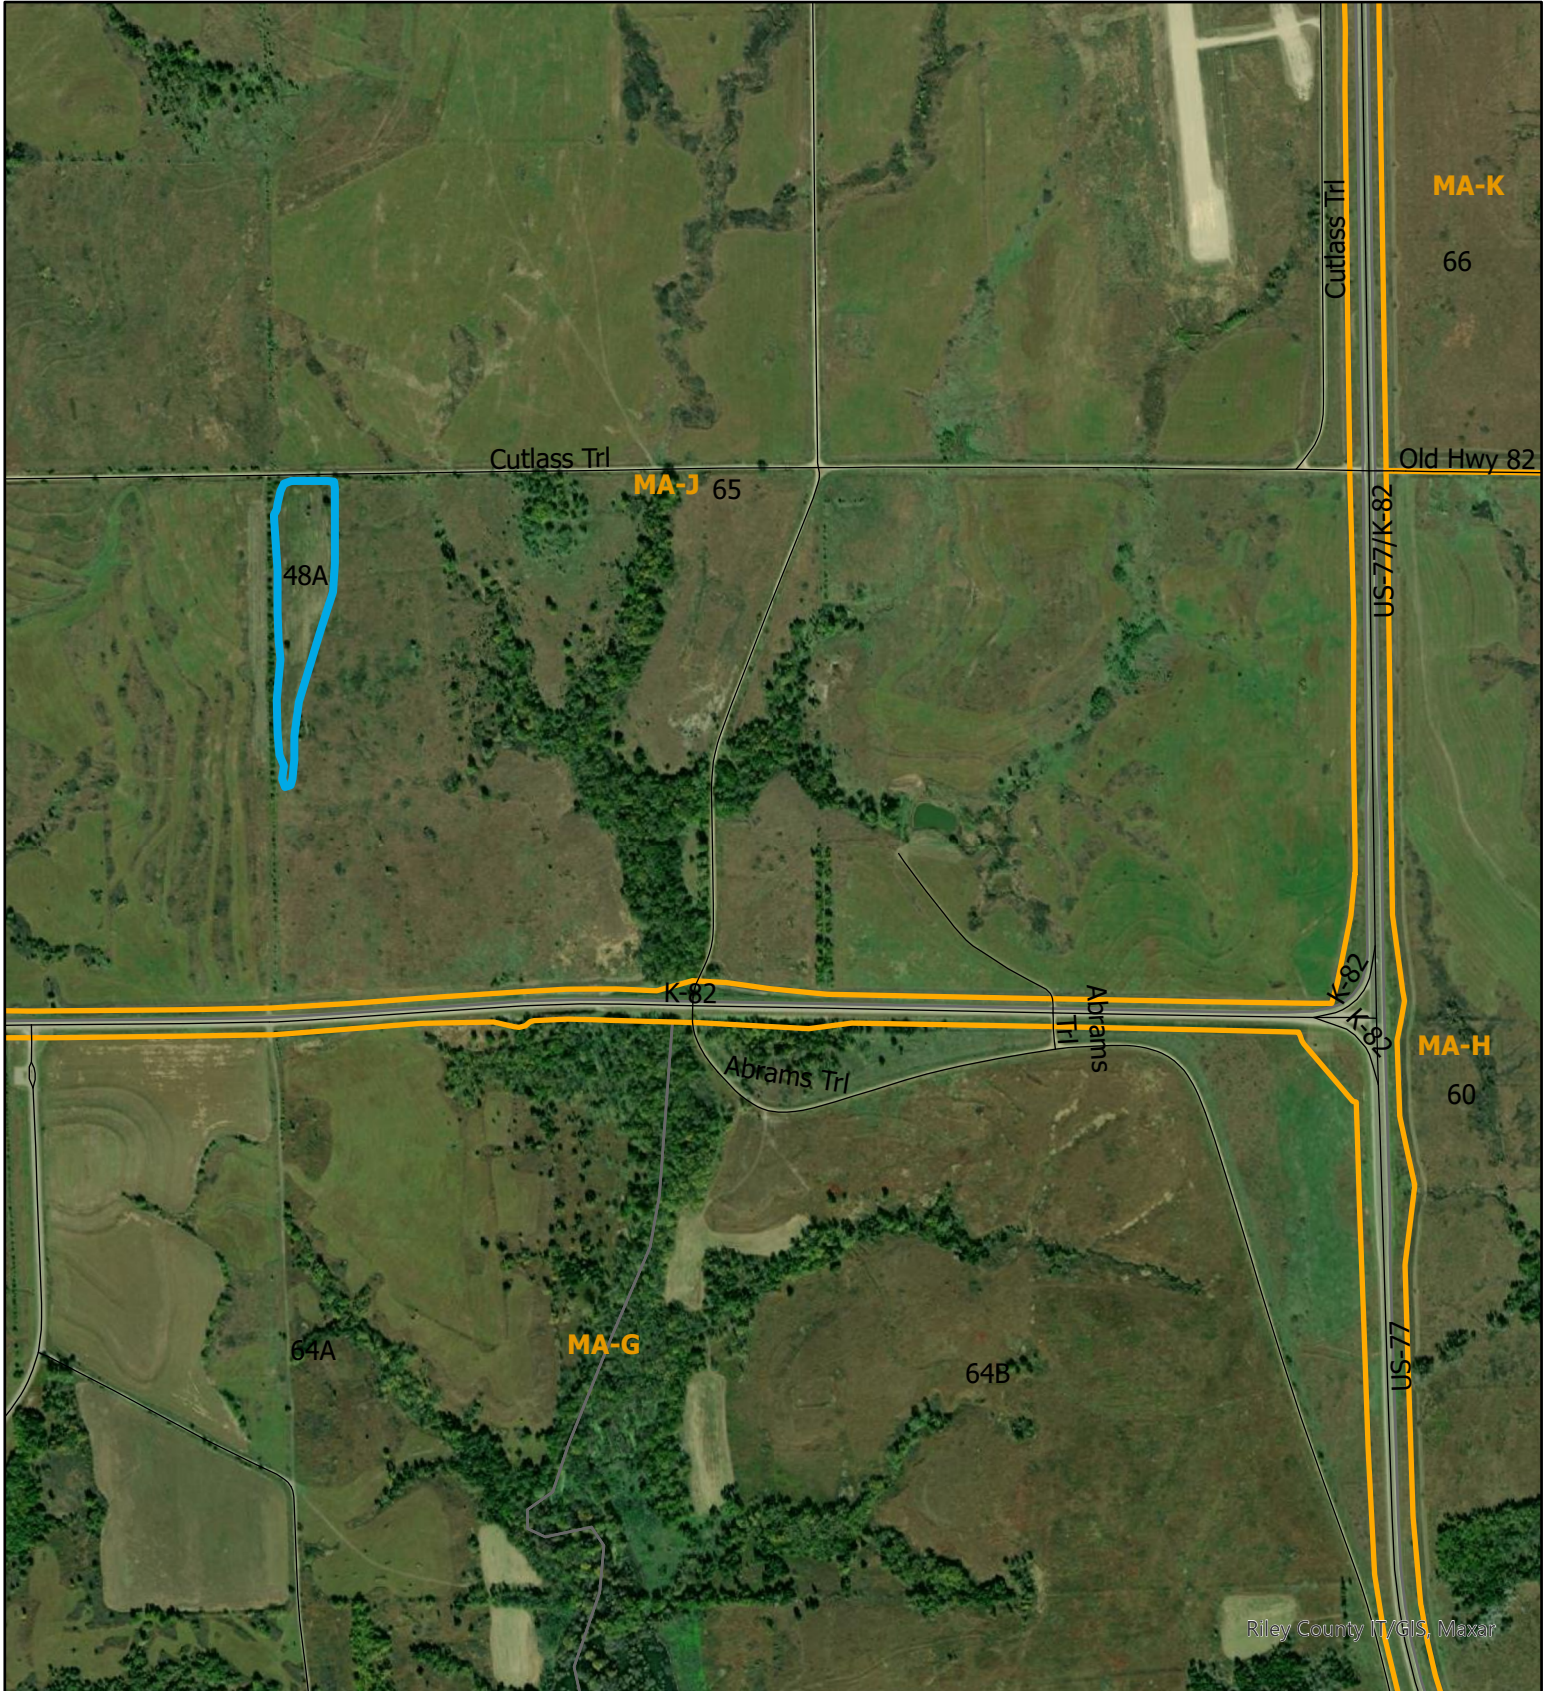

Fort Riley Dove Field

- Installation_Boundary
- OutdoorRec_RoadClip
- Maneuver Area
- Training_Areas
- Fort Riley Dove Fields
- Impact Area
- Douthit Gunnery Range Complex

Food Plot 48a
Maneuver Area J
Training Area 65
6.34 acres